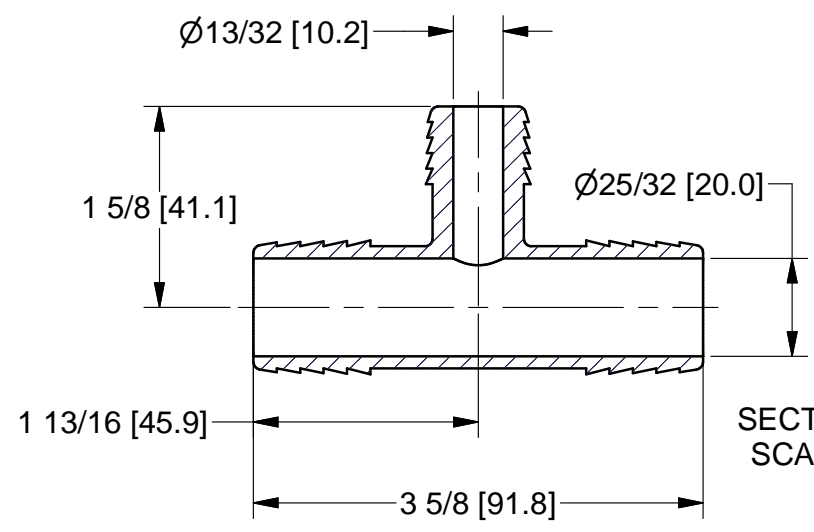

4 | 3 | 2 | 1

SECTION A-A
SCALE 1 : 1

Note: Parts are to be bagged.

4 | 3 | 2 | 1

THIS DRAWING AND ALL INFORMATION CONTAINED THEREON ARE THE EXCLUSIVE PROPERTY OF BANJO CORPORATION.

UNLESS SPECIFICALLY NOTED, THIS DRAWING AND ITEMS SHOWN ON THIS DRAWING ARE SUBJECT TO CHANGE AT ANY TIME.

BANJO CORPORATION
150 BANJO DRIVE, CRAWFORDSVILLE, IN 47933
WEB SITE: WWW.BANJOCORP.COM
E-MAIL: BANJOSALES@IDEXCORP.COM

DESCRIPTION
1" X 3/4" HOSE BARB TEE

PART NUMBER
HBT100-075