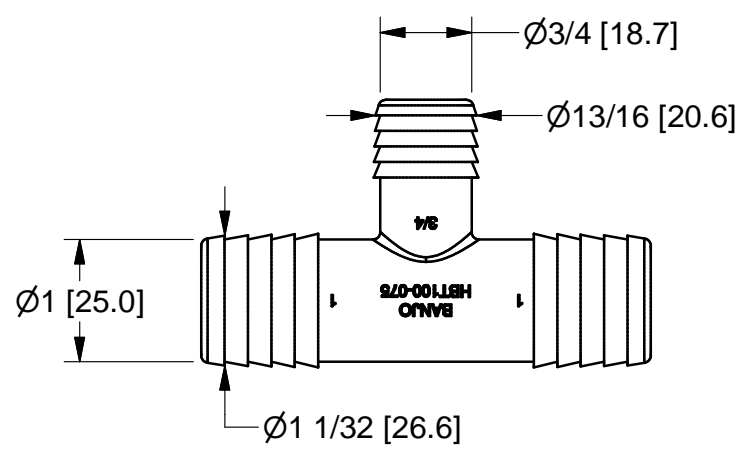

4 | 3 | 2 | 1

SECTION A-A
SCALE 1 : 1

Note: Parts are to be bagged.

4 | 3 | 2 | 1

THIS DRAWING AND ALL INFORMATION CONTAINED THEREON ARE THE EXCLUSIVE PROPERTY OF BANJO CORPORATION.

UNLESS SPECIFICALLY NOTED, THIS DRAWING AND ITEMS SHOWN ON THIS DRAWING ARE SUBJECT TO CHANGE AT ANY TIME.

BANJO CORPORATION
150 BANJO DRIVE, CRAWFORDSVILLE, IN 47933
WEB SITE: WWW.BANJOCORP.COM
E-MAIL: BANJOSALES@IDEXCORP.COM

DESCRIPTION
1" X 3/4" HOSE BARB TEE

PART NUMBER
HBT100-075